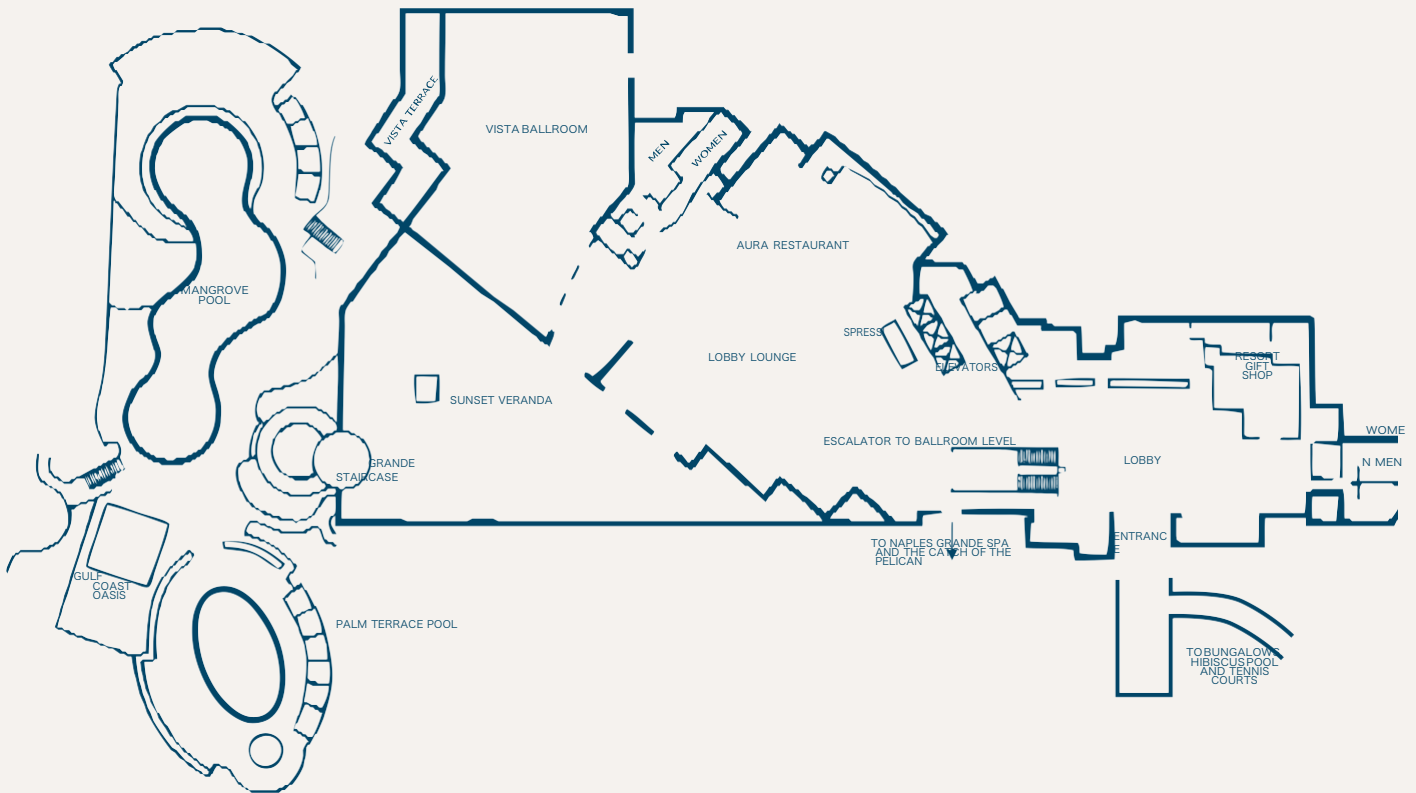

## BEACH RESORT

ROOM NAME	TOTAL SQUARE FEET	DIMENSIONS	CEILING HEIGHT	AUDITORIUM	CLASSROOM	RECEPTION	BANQUET	U-SHAPE	HOLLOW SQUARE
Vista Ballroom	5,802	60' x 98'	11'	50	26	500	40	-	-
Vista Terrace	2,144	20' x 105'	Outdoor	-	-	250	10	-	-
Sunset Veranda	5,500	60' x 92'	Outdoor	-	-	500	38	-	-
Mangrove Pool	13,858	63' x 217'	Outdoor	-	-	750	42	-	-
Palm Terrace Pool	5,901	68' x 86'	Outdoor	-	-	400	16	-	-
Chill Out Lounge	756	36' x 21'	11'	-	-	40	-	-	-