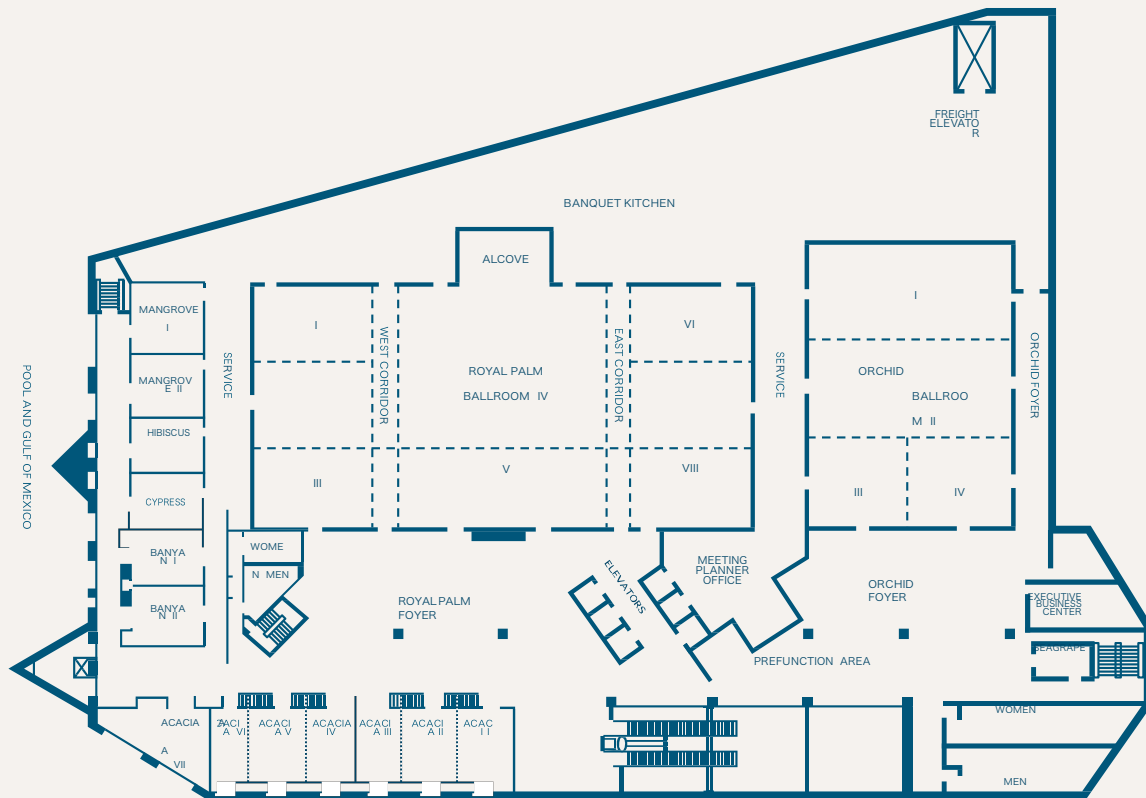

NAPLES GRANDE

BEACH RESORT